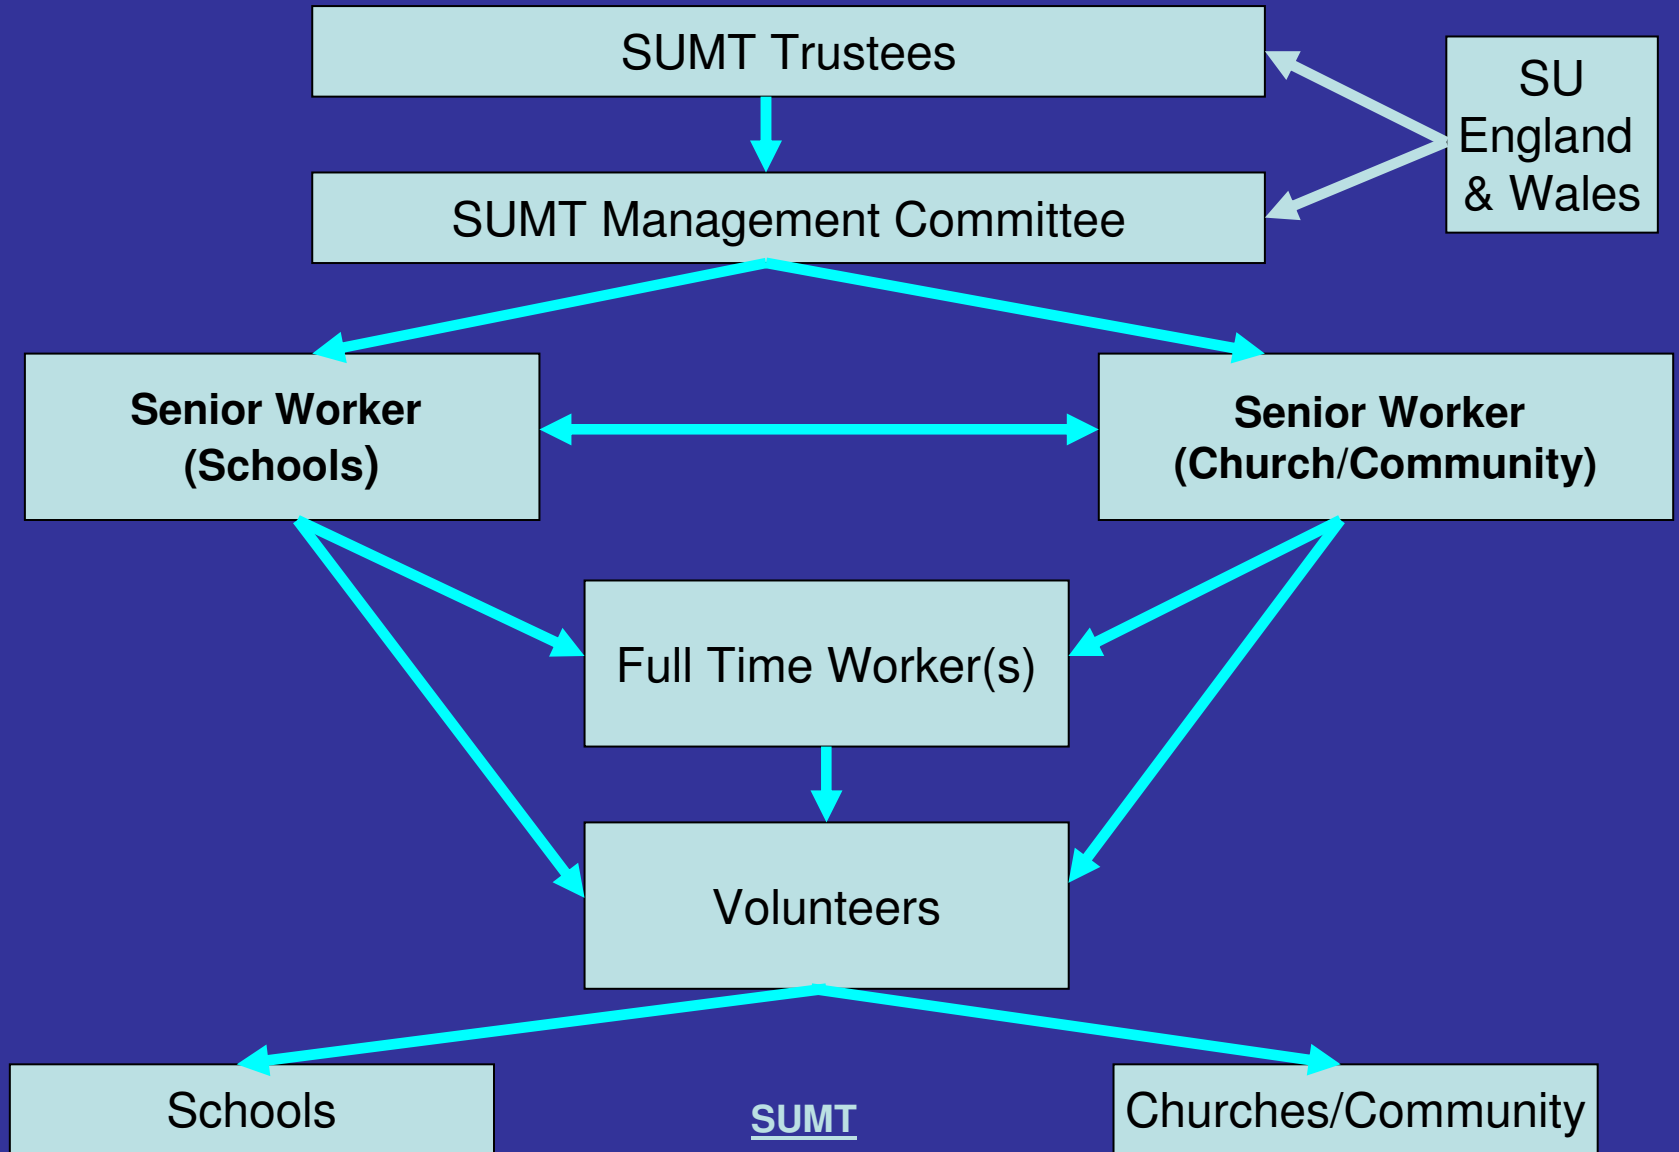

SU in the Isle of Man

SUMT

Scripture Union Ministries Trust
Isle of Man SU Associate Trust

SU in the Isle of Man

Trustees

One SUMT Trustee is also a Mallmore Trustee and is also a Beach Mission Leader.

Mallmore Managers