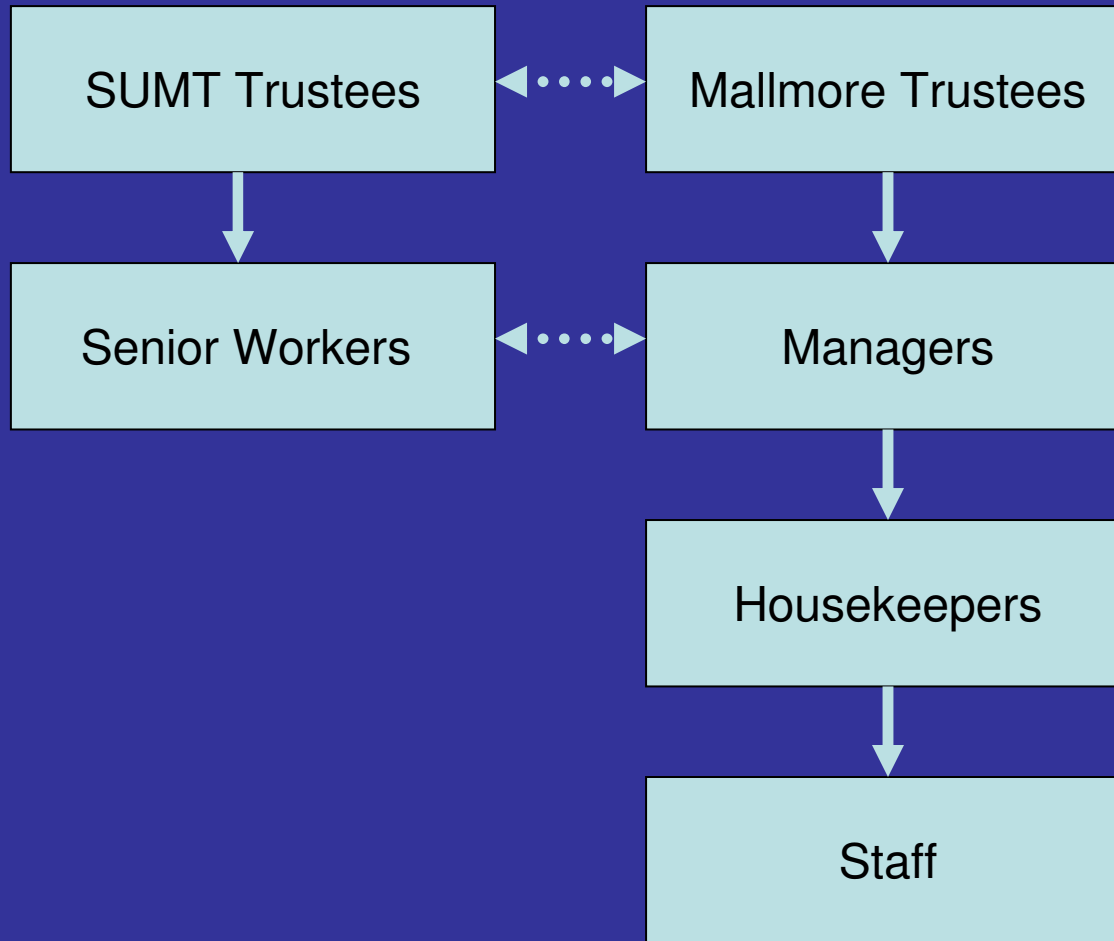

SU in the Isle of Man

SUMT

Scripture Union Ministries Trust
Isle of Man SU Associate Trust

SU in the Isle of Man

Trustees

One SUMT Trustee is also a Mallmore Trustee and is also a Beach Mission Leader.

Mallmore Managers

The SUMT Senior Workers are also the Mallmore Managers.

SUMT

Scripture Union Ministries Trust
Isle of Man SU Associate Trust

Mallmore

Mallmore Guest House
& SUMT Base
Gansey Charitable Trust

SU in the Isle of Man