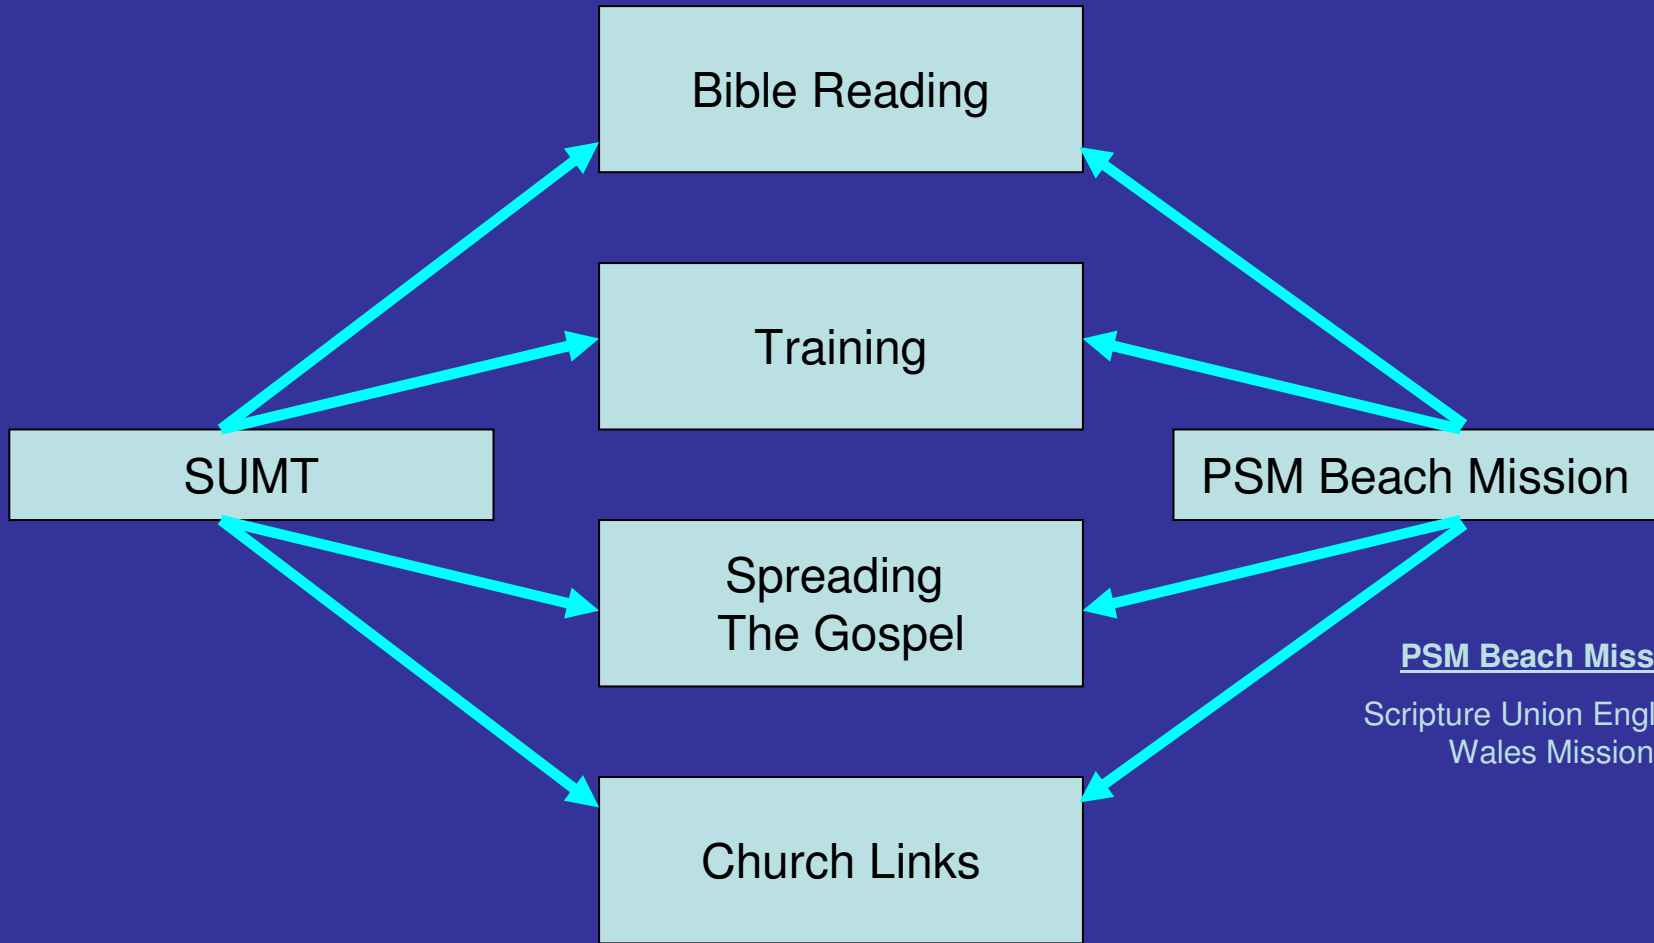

The SUMT Senior Workers are also the Mallmore Managers.

SUMT

Scripture Union Ministries Trust
Isle of Man SU Associate Trust

Mallmore

Mallmore Guest House
& SUMT Base
Gansey Charitable Trust

SU in the Isle of Man