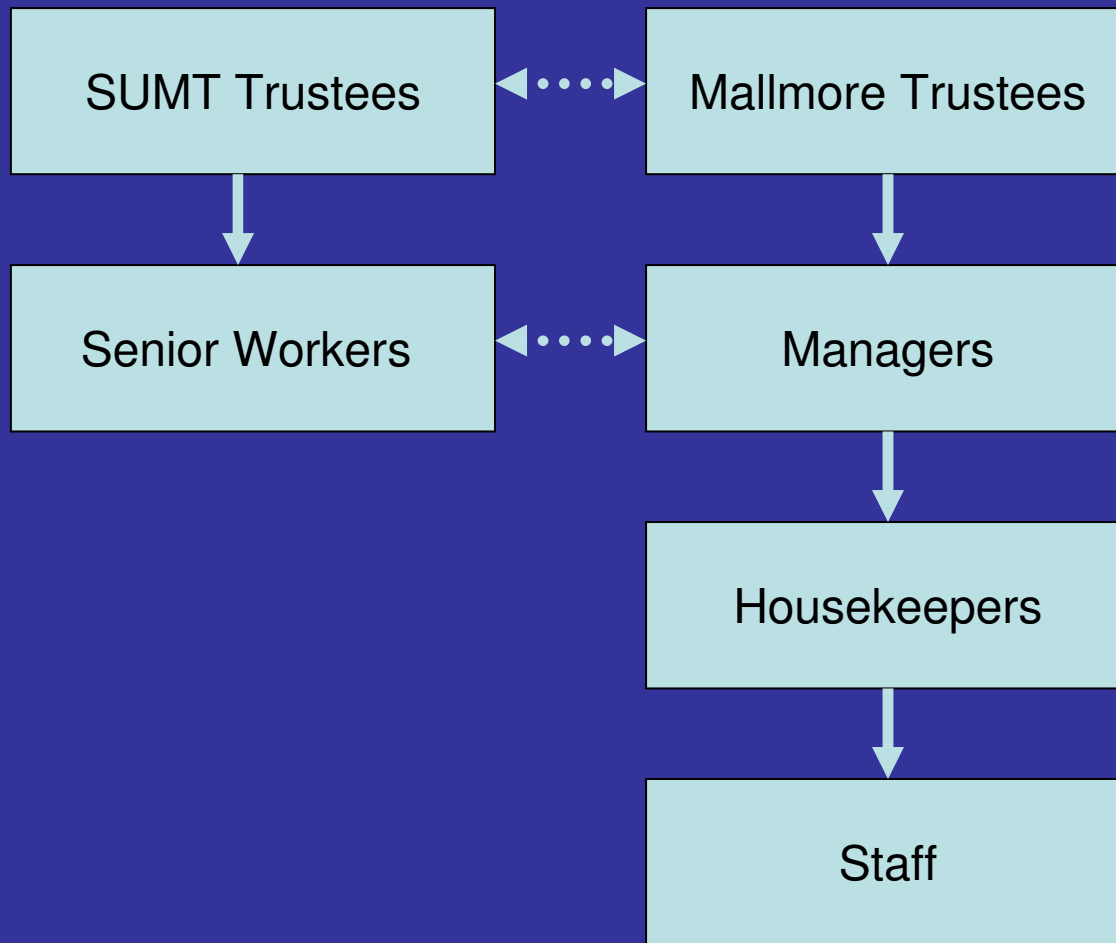

SU in the Isle of Man

SUMT

Scripture Union Ministries Trust
Isle of Man SU Associate Trust

SU in the Isle of Man

Trustees

One SUMT Trustee is also a Mallmore Trustee and is also a Beach Mission Leader.

Mallmore Managers

The SUMT Senior Workers are also the Mallmore Managers.

SUMT

Scripture Union Ministries Trust
Isle of Man SU Associate Trust

Mallmore

Mallmore Guest House
& SUMT Base
Gansey Charitable Trust

SU in the Isle of Man